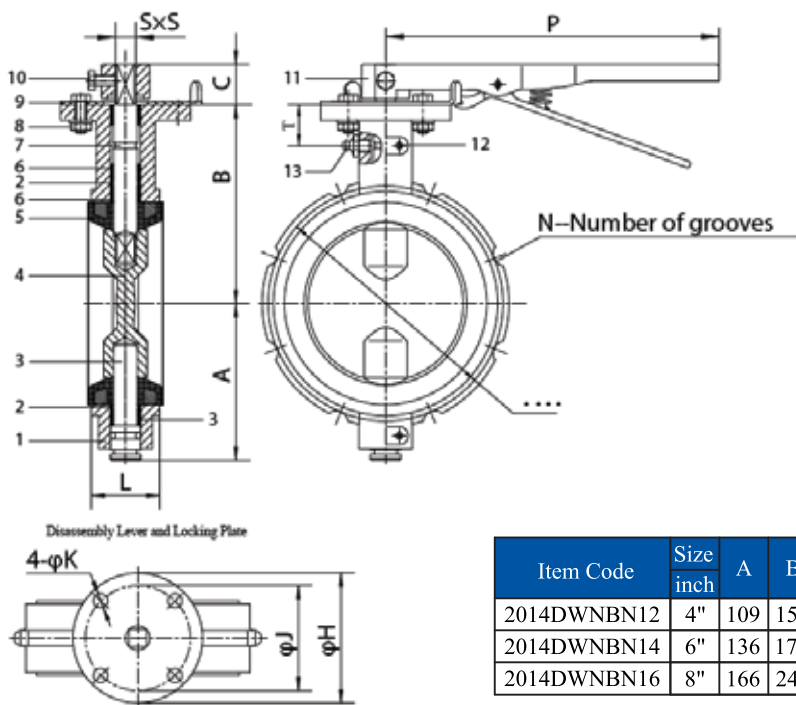

# NOTCHED WAFER BUTTERFLY VALVES

### Specification:

13	Greece fitting	Bronze
12	Spring Pin	Carbon Steel
11	Lever	Malleable cast iron
10	Locking Bolt	Carbon Steel
9	Locking Plate	Carbon Steel
8	Bolt & nut	Carbon Steel
7	Upper Stem	SS410
6	Bushing	PTFE
5	Seat	BUNA-N
4	Disc	Nickel plated DI
3	Lower Stem	SS410
2	O-Ring	BUNA-N
1	Body	CI
Item	Description	Material

Item Code	Size inch	A	B	C	E	N	H	J	K	L	S	P	T	Wt.
2014DWNBN12	4"	109	153	28	174.6	8	102	82.6	11.1	52	11	260	28	11.46
2014DWNBN14	6"	136	170	28	222.3	8	102	82.6	11.1	56	14	260	32	16.53
2014DWNBN16	8"	166	240	38	279.4	8	152	127	14.3	60	17	356	56	30.86

### 2014 DWNBN

- 4"  
 6"  
 8"